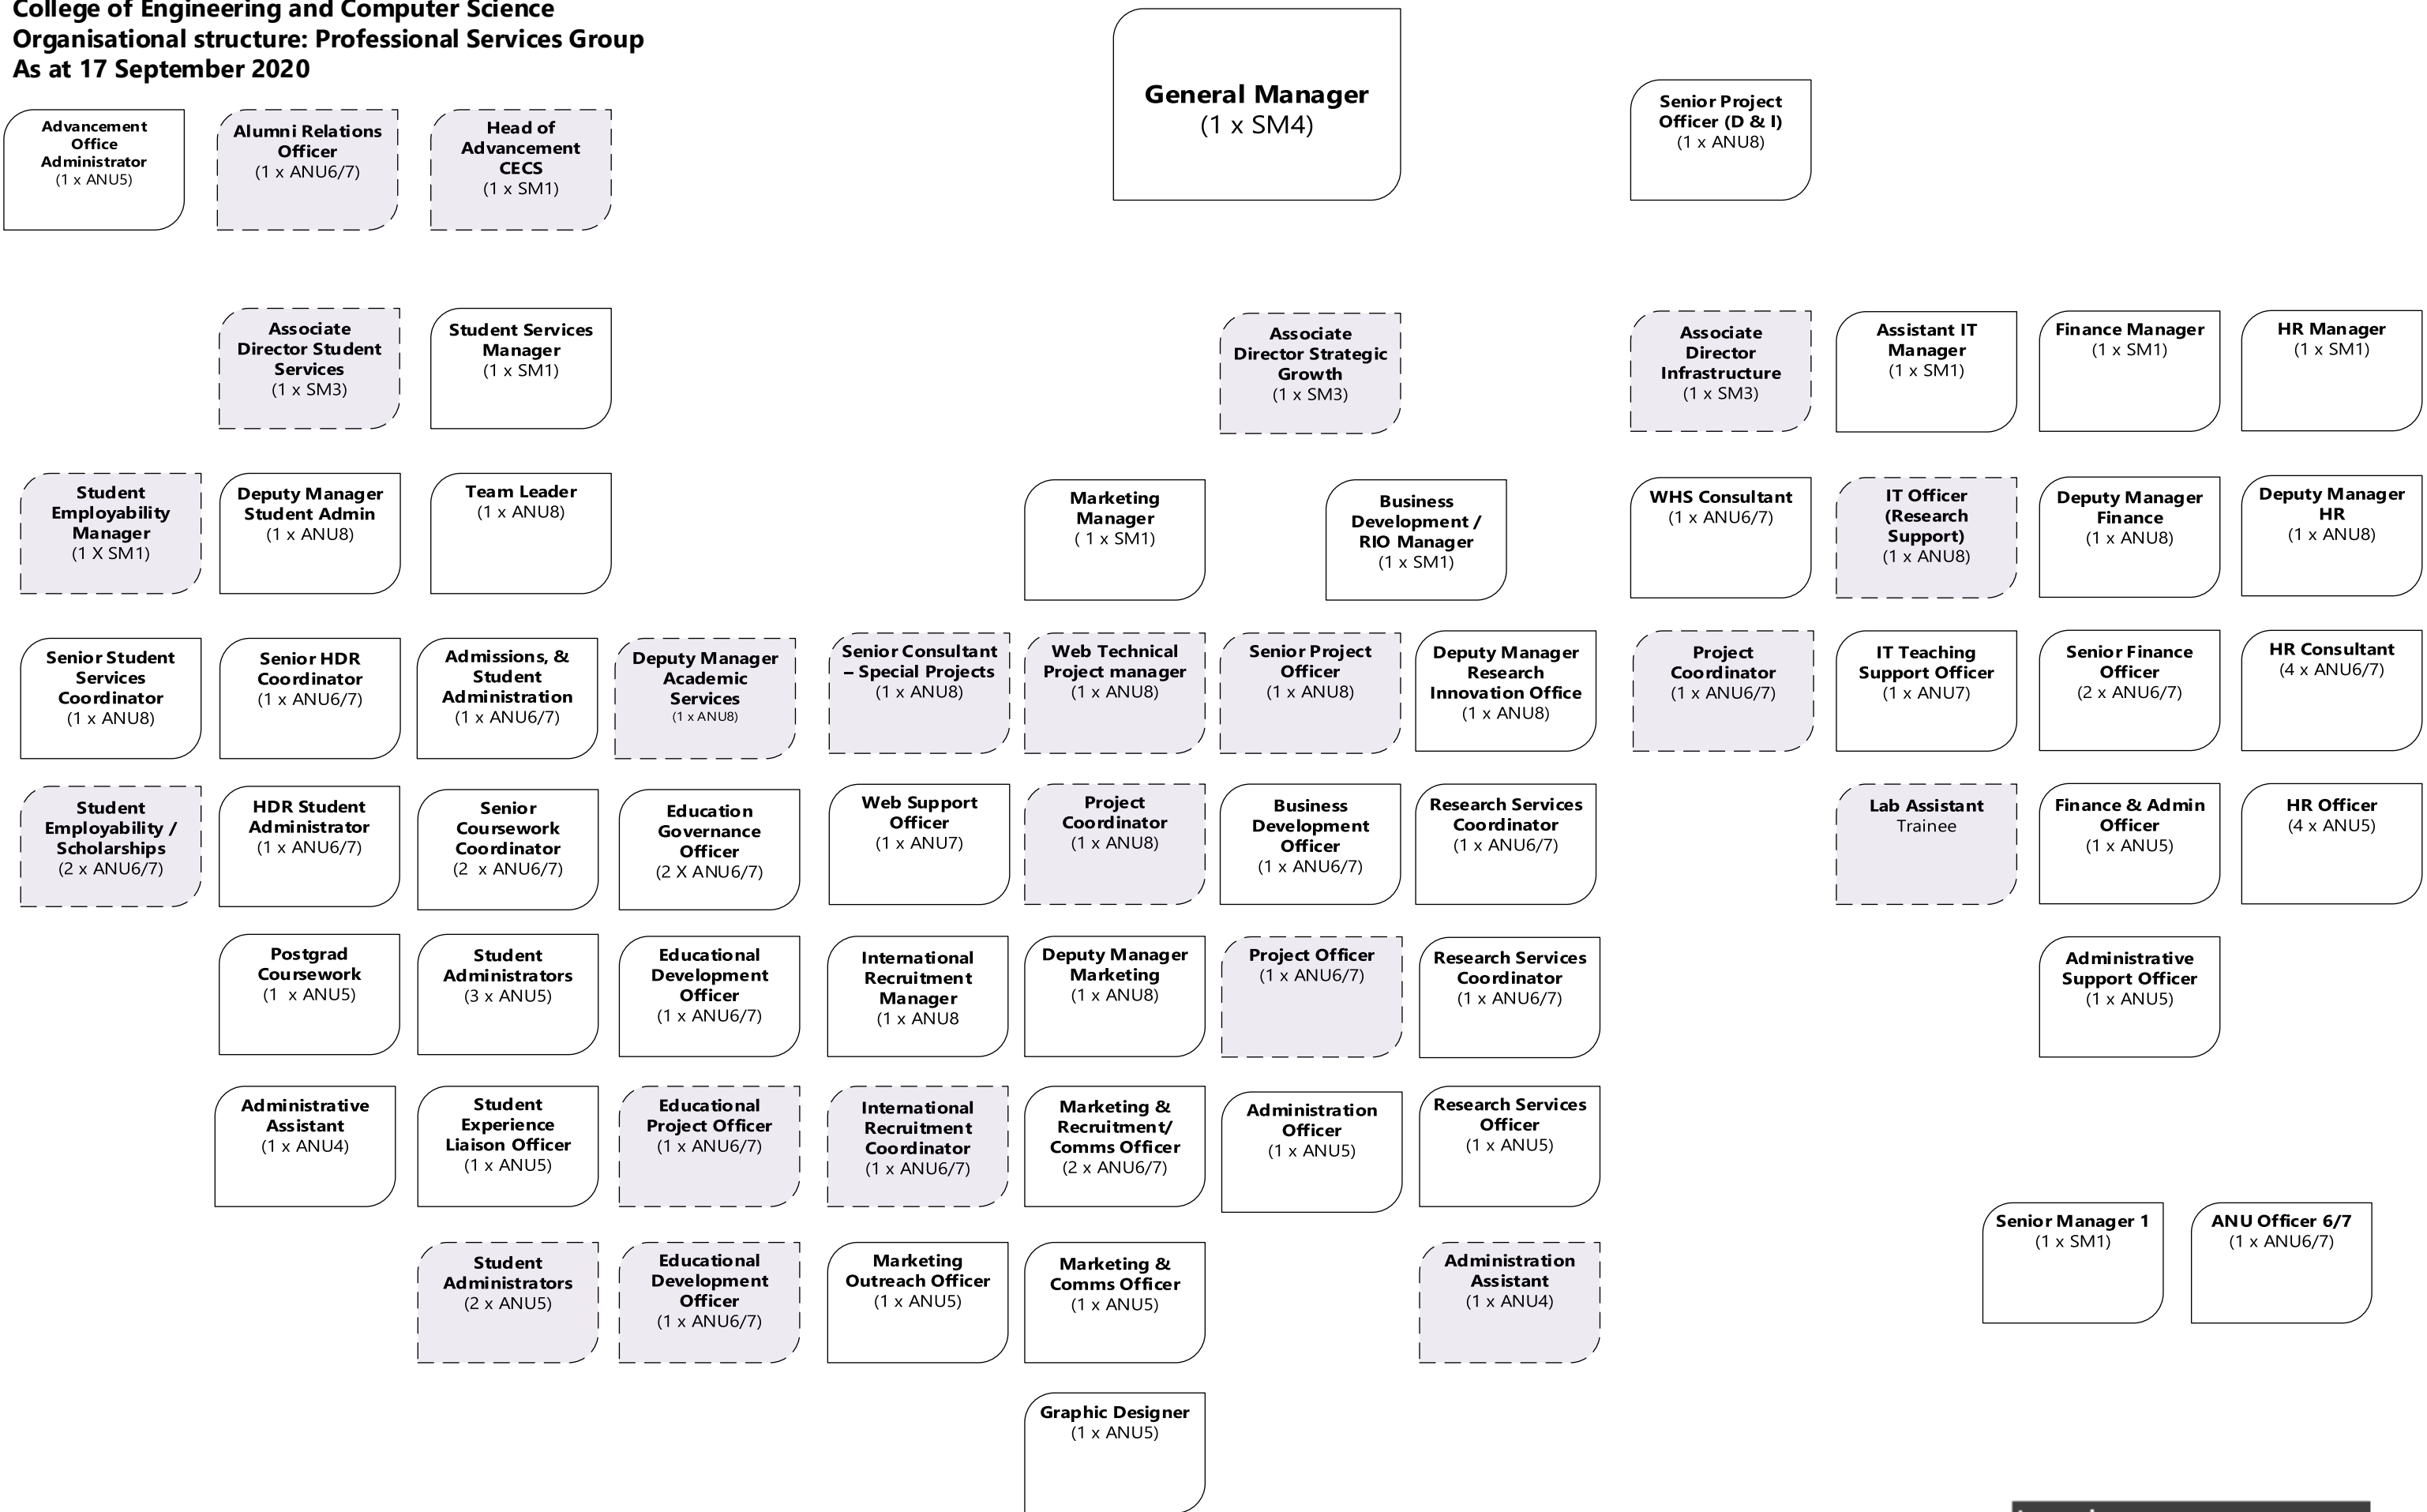

College of Engineering and Computer Science
Organisational structure: Professional Services Group
As at 17 September 2020

Legend:	
	Fixed Term Position
	Continuing Position

Please note: positions where a staff member has accepted a voluntary separation and has already left the University as of the date of this chart are not included in this PSG structure. Positions occupied by staff members with future voluntary separation dates are included in this chart.