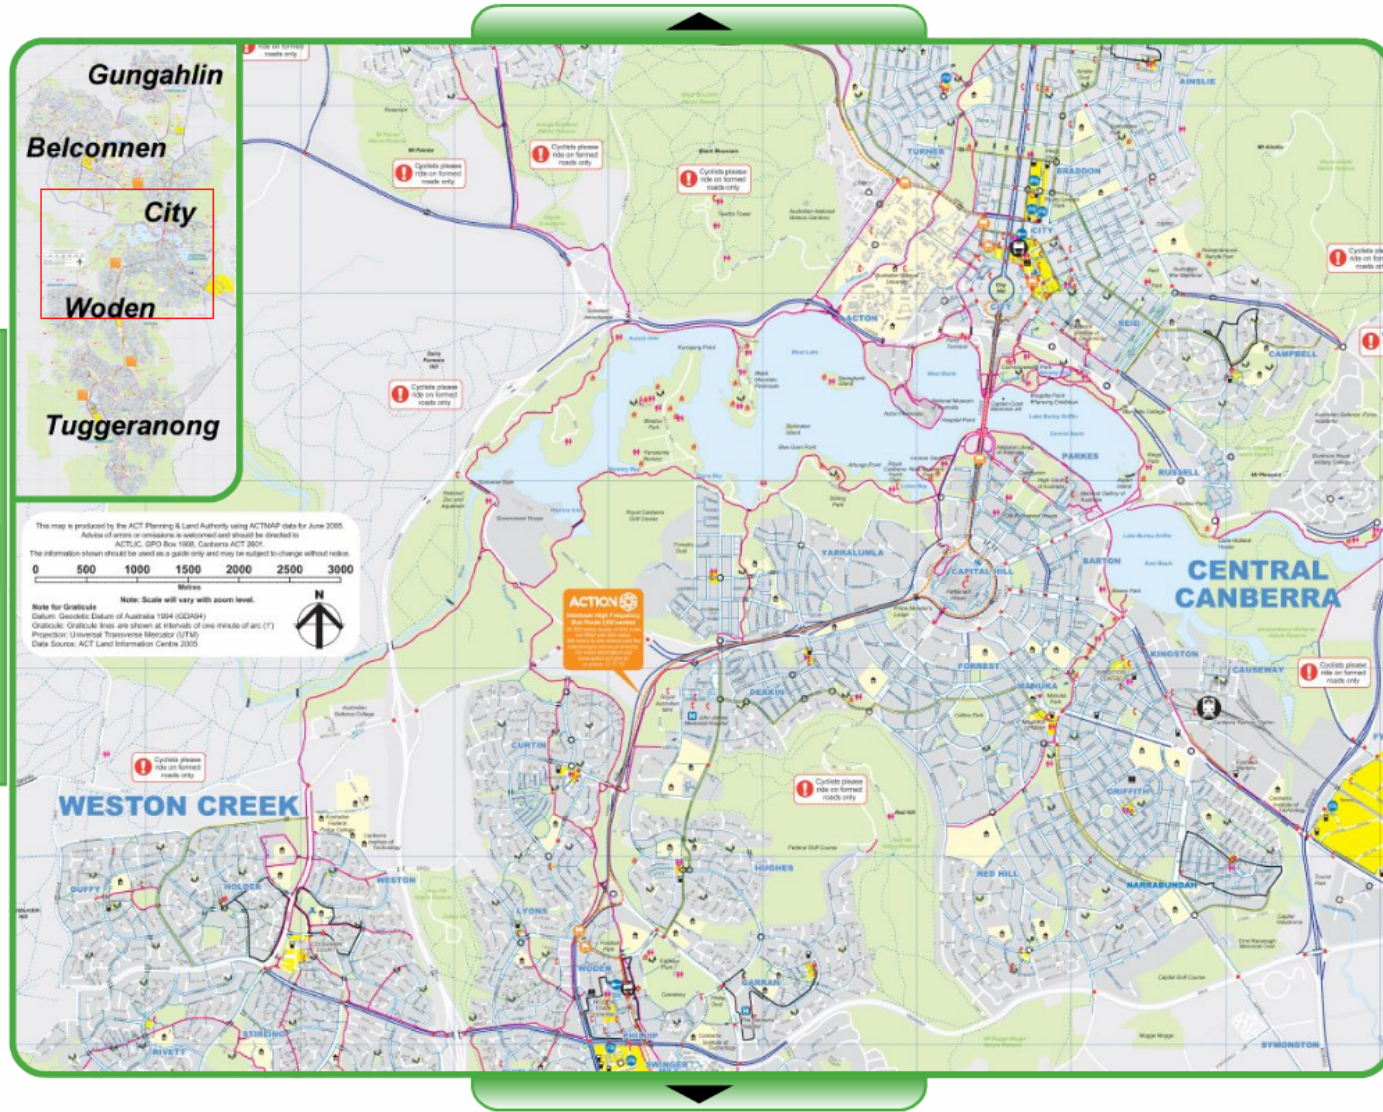

The Canberra and Queanbeyan cycling and walking map

Legend

Hide Thumbnail

Printed Map

Reset Map

Queanbeyan Map

Close Map

Zoom Out